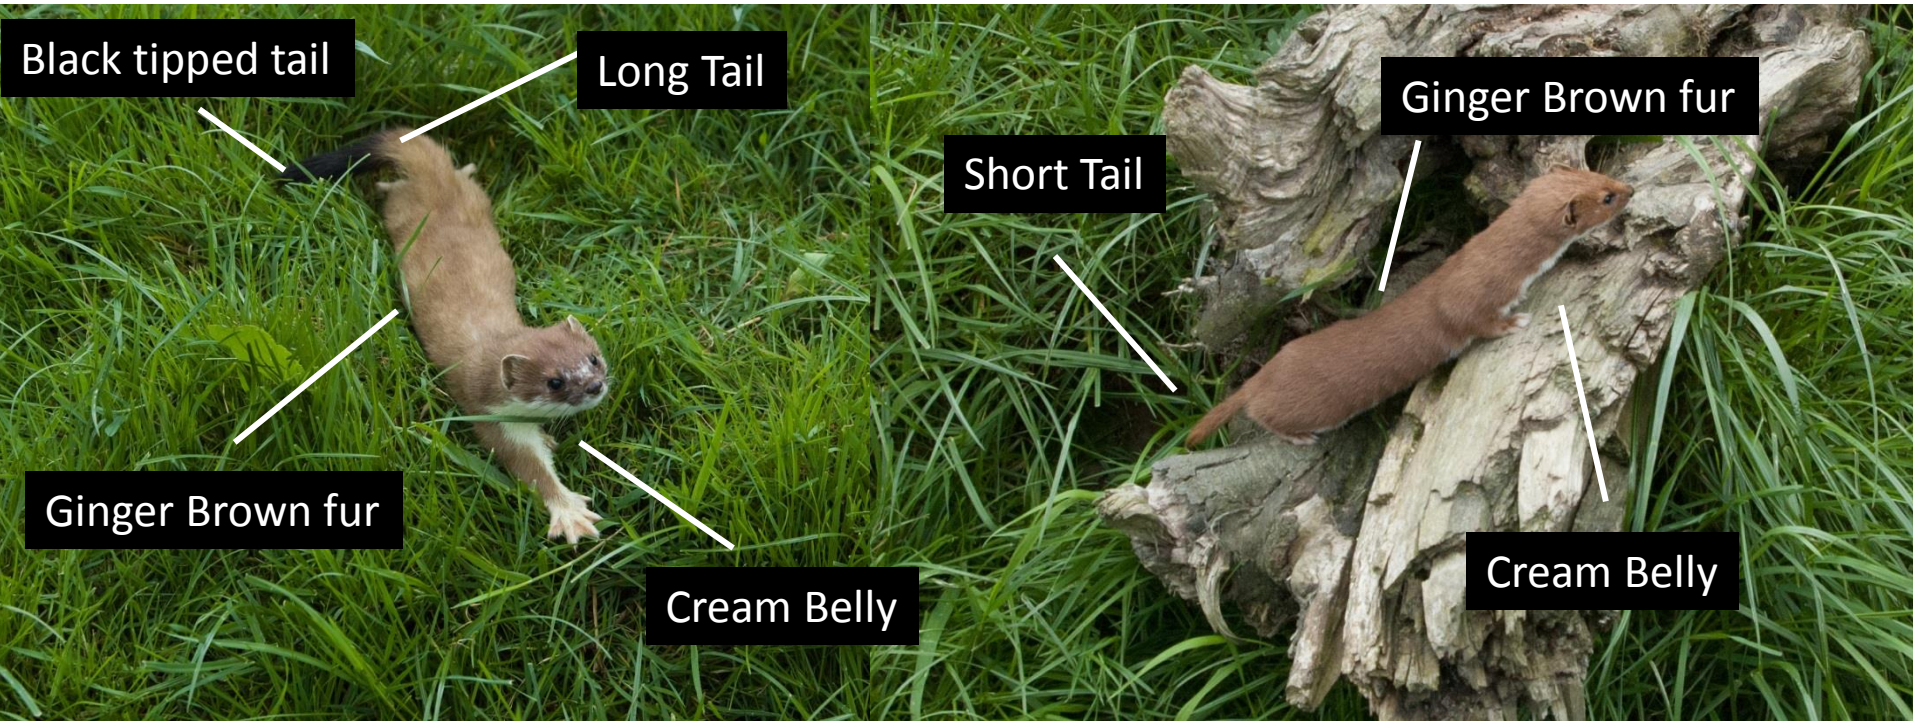

Stoat / Weasel ID

Stoat

Weasel

Stoat - *Mustela erminea*

ID Features:- Reddish brown to ginger fur above, cream/white fur below. Long tail with black tip. Goes white to partial white in winter in some parts of the UK

Size:- 240-310mm, tail approx. 60% length of body.

Weight:- 140-450g

Distribution:- All of the UK apart from some Scottish islands

Weasel - *Mustela nivalis*

ID Features:- Ginger upper fur with cream fur below with an undulating border between the two. Very short tail NO black tip to tail.

Size:- 175-220mm, tail approx. 20% length of body.

Weight:- 60-130g

Distribution:- All of the UK apart from some Scottish islands

How to separate

Size:- Stoat is the size of a stretched baby rabbit, and a weasel is the size of a stretched mouse.

Tail:- Stoat long tail with Black tip, weasel short tail no black tip.